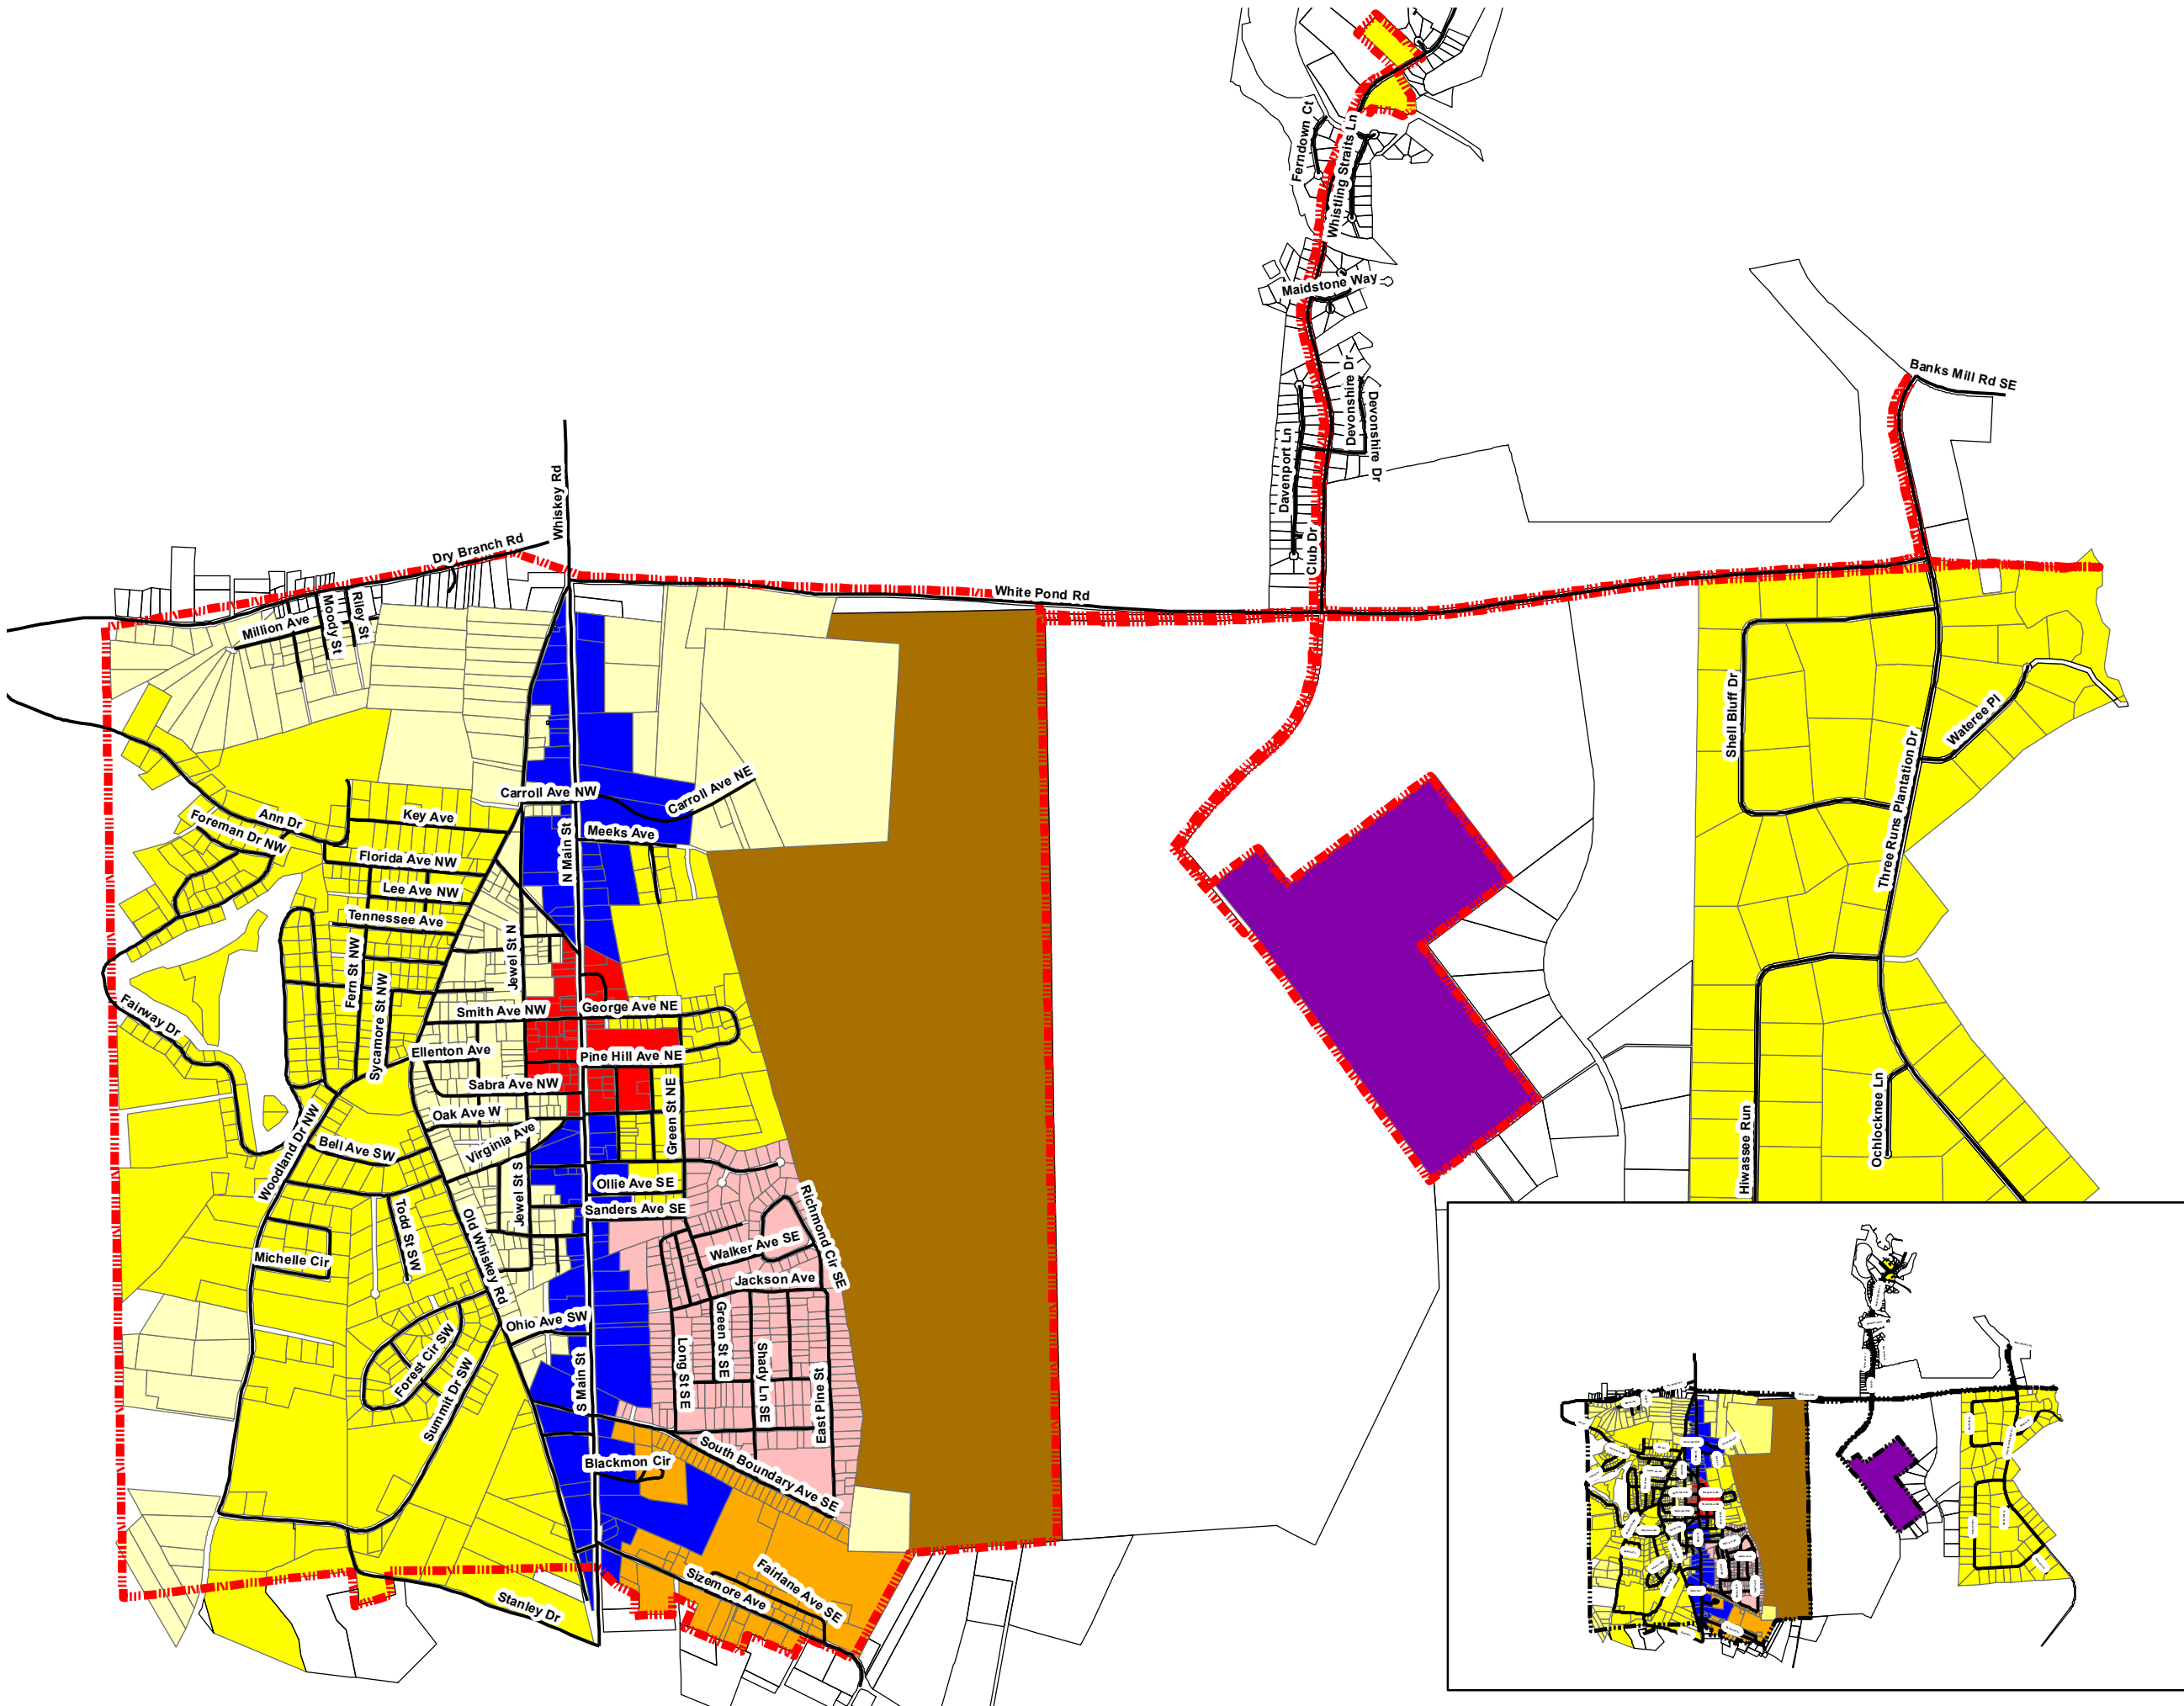

New Ellenton, SC Zoning Map

Legend

 City Limits

 Streets

Zoning Class

 CC

 HC

 I

 PD

 R-15

 R-10

 R-7

 R-5

 None

Prepared by:
Lower Savannah COG GIS
(803) 649-7981
www.lscog.org

Date: October 2008
Source: New Ellenton Geodata
File: NewEllentonZoningMap2008.mxd